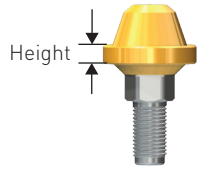

SYSTEM PRODUCT OVERVIEW

Straight Abutments in connection with implants can be mounted on five different heights.

Multi-Unit 17° and 30° Angled Abutments are available in three different heights.

Implant Prosthetic Indicator (IPI) are available in six different heights.

Angle and height clip gauge kits available for angle and tissue height selection.

MULTI-UNIT ABUTMENTS

AN ABUTMENT FOR EVERY CASE AND SCENARIO

HQ 875 N MICHIGAN AVE. | SUITE 3100
CHICAGO, ILLINOIS, UNITED STATES 60611