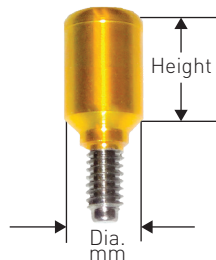

SYSTEM PRODUCT OVERVIEW

Straight Abutments in connection with implants can be mounted on five different heights.

Multi-Unit 17° and 30° Angled Abutments are available in three different heights.

Implant Prosthetic Indicator (IPI) are available in six different heights.

Angle and height clip gauge kits available for angle and tissue height selection.

MULTI-UNIT ABUTMENTS

AN ABUTMENT FOR EVERY CASE AND SCENARIO

HQ 875 N MICHIGAN AVE. | SUITE 3100
CHICAGO, ILLINOIS, UNITED STATES 60611

Straight
Multi Unit
Abutments

Facial Height (mm)	1	2	3	4
Hex Catalog No.	00MUAH1	00MUAH2	00MUAH3	00MUAH4
NP Conical Catalog No.	00MUANP1	00MUANP2	00MUANP3	00MUANP4
RP Conical Catalog No.	00MUARP1	00MUARP2	00MUARP3	00MUARP4