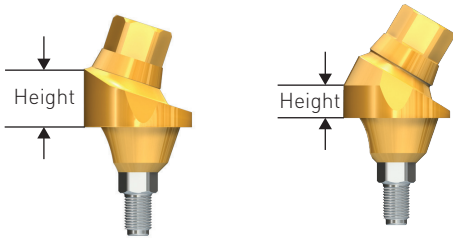

SYSTEM PRODUCT OVERVIEW

Straight Abutments in connection with implants can be mounted on five different heights.

Multi-Unit 17° and 30° Angled Abutments are available in three different heights.

Implant Prosthetic Indicator (IPI) are available in six different heights.

Angle and height clip gauge kits available for angle and tissue height selection.

MULTI-UNIT ABUTMENTS

AN ABUTMENT FOR EVERY CASE AND SCENARIO

HQ 875 N MICHIGAN AVE. | SUITE 3100
CHICAGO, ILLINOIS, UNITED STATES 60611